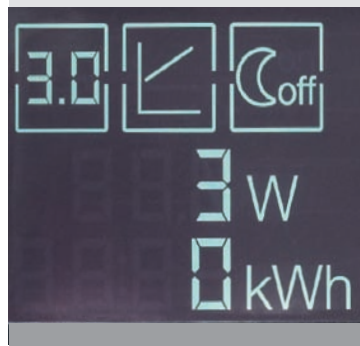

### Display the current power consumption (W) and the total electricity consumption (kWh).

The large display is also a big advantage for your customers, as it allows them to read the current power consumption and total electricity consumption at any time. This effectively means your customers have their own electricity meter, so they can always keep an eye on their energy efficiency: Wilo-Stratos PICO.

With the large display, the Wilo-Stratos PICO can be set from the front and with incredible ease, thanks to the simple menu navigation and proven red-button technology.

In addition to this, you can also read whether the automatic bleeding function is activated or not.