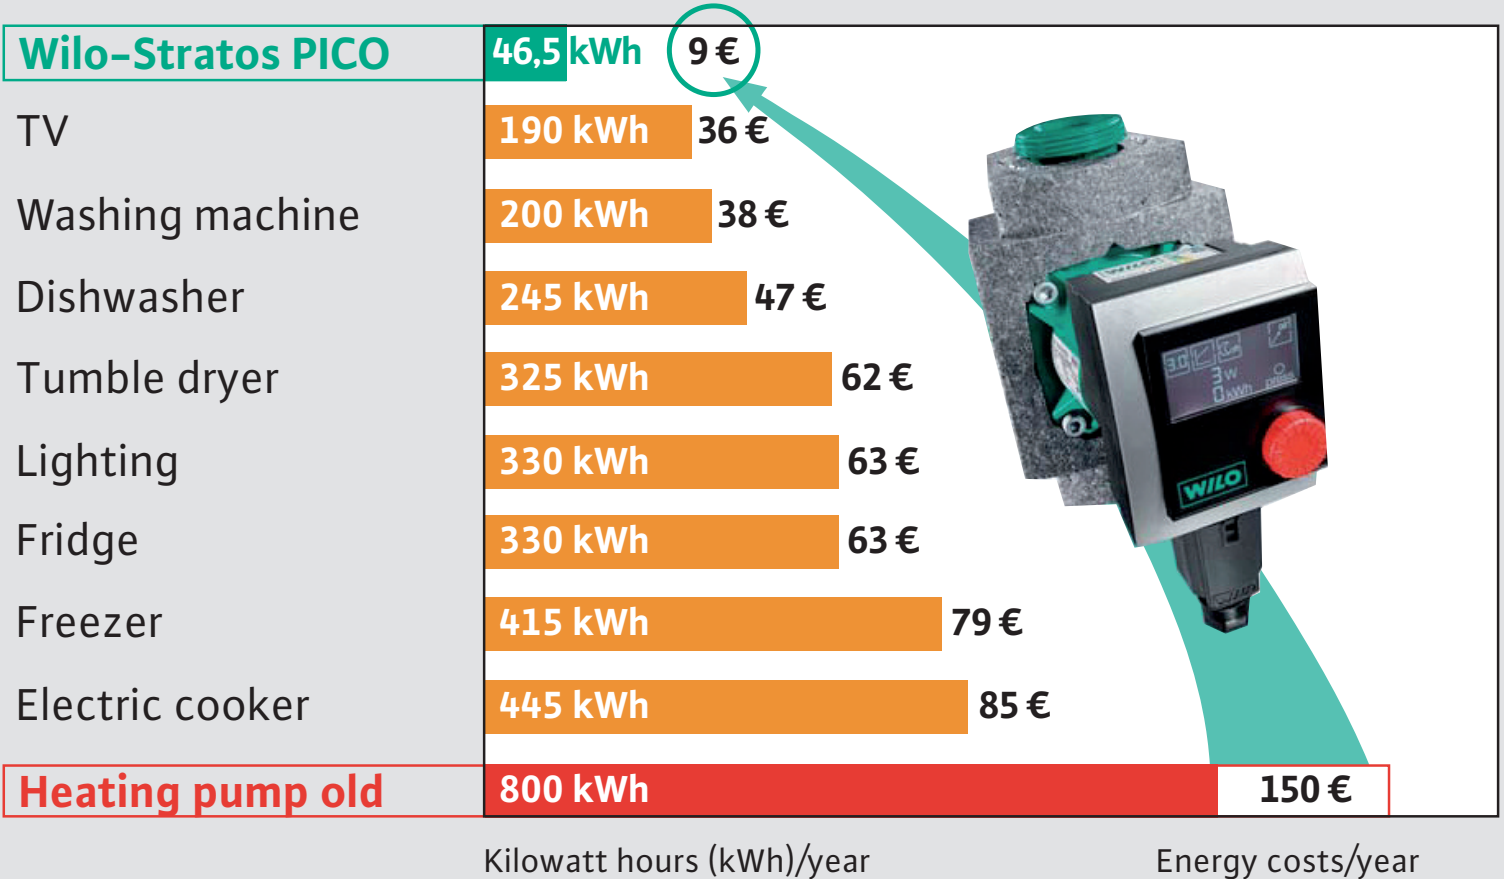

Leading the A-class.\*  
The new Wilo-Stratos PICO  
high-efficiency pump.

Product brochure.

\* When it comes to electricity consumption, the Wilo-Stratos PICO is more efficient than any other A-class pump, according to standard Europump Commitment measuring procedures.

## Wilo-Stratos PICO high-efficiency pump.

Up to 141 € energy cost savings per year.

The calculations are based on an average energy price of 19 cent/kWh.

Calculation basis for Wilo Stratos PICO: Annual energy requirement according to TÜV (German Technical Inspection Association) certificate dated 06/08/2009.