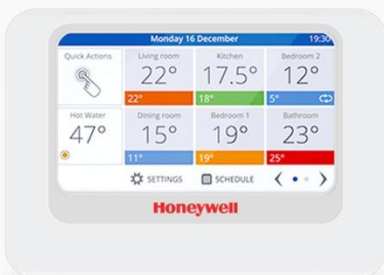

Not convinced? Download the free app today and try it out using the Demo Mode.

Compatible with:

- iOS 7.0 or above
- Android 4.1 or above

For any compatibility-related questions, please visit the FAQ section of this page.

Getting Started

Four simple steps to complete home control

Step 1 | Set up your thermostat

Once the Total Connect Comfort compatible thermostat is installed and tailored to your schedule and lifestyle, the Remote access gateway can be installed.

For any connectivity-related questions, please visit the FAQ section of this page.

Functions

- Multiple Zones**
Control up to 12 zones depending on the connected thermostat installed in your home.
- Schedule
- Target Temperature
- Quick Actions
- Local Weather