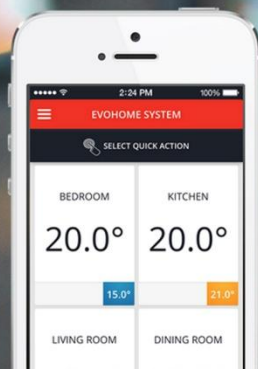

Not convinced? Download the free app today and try it out using the Demo Mode.

Compatible with:

- iOS 7.0 or above
- Android 4.1 or above

For any compatibility-related questions, please visit the FAQ section of this page.

Getting Started

Four simple steps to complete home control

Step 1 | Set up your thermostat

Once the Total Connect Comfort compatible thermostat is installed and tailored to your schedule and lifestyle, the Remote access gateway can be installed.

For any connectivity-related questions, please visit the FAQ section of this page.

Functions

- Multiple Zones**
Control up to 12 zones depending on the connected thermostat installed in your home.
- Schedule
- Target Temperature
- Quick Actions
- Local Weather